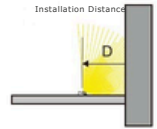

PRODUCT SPECIFICATION

RGB-DMX			
Dimension (W x H)	34mm x 46.5mm	Voltage	24V DC
IP Rating	67	Power (W/m)	42 (3W/Linked)
Minimum Length	78.6mm	Body Finish	Black / White / Grey
IK Grade	06	Cover Type	Clear and HoneyComb
Fixture Connection	Max. 4m in one end input	Beam Angle	13°/15°/30°/40°/45°/60° /15*20°/15*25°/15*50°/ 25*35°/25*45°
Lumen Output (Lm/w)	75(RGB,1Linked)	Efficacy (Lm/w)	25(RGB,1Linked)
Lumen Maintenance	L70B10@54,000Hours	Storage Temperature	-20°Cmin, 60°Cmax
Min. Ambient Temperature	-30°C	Max. Ambient Temperature	+55°C

RGBW-DMX			
Dimension (W x H)	34mm x 46.5mm	Voltage	24V DC
IP Rating	67	Power (W/m)	42 (3W/Linked)
Minimum Length	78.6mm	Body Finish	Black / White / Grey
IK Grade	06	Cover Type	Clear and HoneyComb
Fixture Connection	Max. 4m in one end input	Beam Angle	13°/15°/30°/40°/45°/60° /15*20°/15*25°/15*50°/ 25*35°/25*45°
Lumen Output (Lm/w)	12(RGBW,1Linked)	Efficacy (Lm/w)	40(RGBW,1Linked)
Lumen Maintenance	L70B10@54,000Hours	Storage Temperature	-20°Cmin, 60°Cmax
Min. Ambient Temperature	-30°C	Max. Ambient Temperature	+55°C

LIGHT DISTRIBUTION

Light distribution example

Distance: 50mm
Height of grazer: 8-8.5m

ULTRA NARROW

Distance: 50mm
Height of grazer: 7.5-8m

NARROW

Distance: 100mm
Height of grazer: 6-6.5m

MEDIUM

DESIGN GUIDE

3 LINKED

9 LINKED

12 LINKED

16 LINKED

ACCESSORIES AND MOUNTING OPTIONS

90° ADJUSTABLE MOUNTING CLIPS

	EXAMPLES OF INSTALLATION	PART NUMBER	DETAILS
		LNK-AMC-90	AMC- Adjustable mounting clips