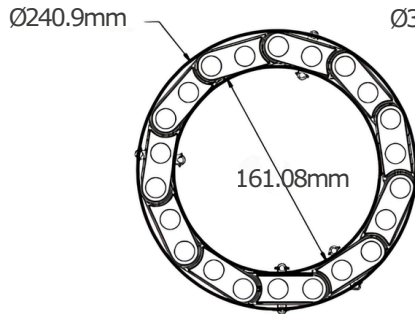

LIGHT DISTRIBUTION

Light distribution example

Distance: 50mm
Height of grazer: 8-8.5m

Distance: 50mm
Height of grazer: 7.5-8m

Distance: 100mm
Height of grazer: 6-6.5m

DESIGN GUIDE

9 LINKED