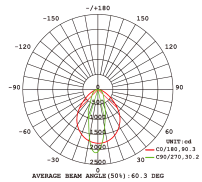

Distance: 50mm
Height of grazer: 7.5-8m