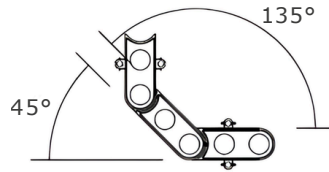

DESIGN GUIDE

3 LINKED