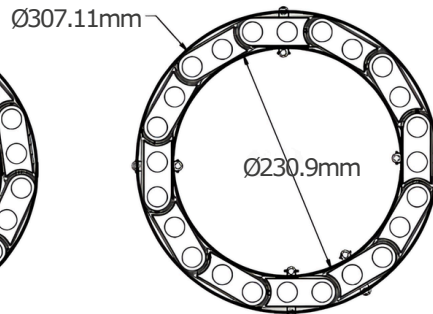

LIGHT DISTRIBUTION

Light distribution example

Distance: 50mm
Height of grazer: 8-8.5m

Distance: 50mm
Height of grazer: 7.5-8m

Distance: 100mm
Height of grazer: 6-6.5m

DESIGN GUIDE

12 LINKED