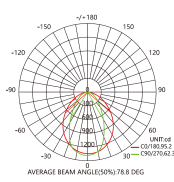

RGBW			
Dimension (W x H)	34mm x 46.5mm	Voltage	24V DC
IP Rating	67	Power (W/m)	42 (3W/Linked)
Minimum Length	78.6mm	Body Finish	Black / White / Grey
IK Grade	06	Cover Type	Clear and HoneyComb
Fixture Connection	Max. 4m in one end input	Beam Angle	13°/15°/30°/40°/45°/60° /15*20°/15*25°/15*50°/ 25*35°/25*45°
Lumen Output (Lm/w)	120(RGB,1Linked)	Efficacy (Lm/w)	40(RGB,1Linked)
Lumen Maintenance	L70B10@54,000Hours	Storage Temperature	-20°Cmin, 60°Cmax
Min. Ambient Temperature	-30°C	Max. Ambient Temperature	+55°C

PRODUCT SPECIFICATION

RGB-DMX			
Dimension (W x H)	34mm x 46.5mm	Voltage	24V DC
IP Rating	67	Power (W/m)	42 (3W/Linked)
Minimum Length	78.6mm	Body Finish	Black / White / Grey
IK Grade	06	Cover Type	Clear and HoneyComb
Fixture Connection	Max. 4m in one end input	Beam Angle	13°/15°/30°/40°/45°/60° /15*20°/15*25°/15*50°/ 25*35°/25*45°
Lumen Output (Lm/w)	75(RGB,1Linked)	Efficacy (Lm/w)	25(RGB,1Linked)
Lumen Maintenance	L70B10@54,000Hours	Storage Temperature	-20°Cmin, 60°Cmax
Min. Ambient Temperature	-30°C	Max. Ambient Temperature	+55°C

RGBW-DMX			
Dimension (W x H)	34mm x 46.5mm	Voltage	24V DC
IP Rating	67	Power (W/m)	42 (3W/Linked)
Minimum Length	78.6mm	Body Finish	Black / White / Grey
IK Grade	06	Cover Type	Clear and HoneyComb
Fixture Connection	Max. 4m in one end input	Beam Angle	13°/15°/30°/40°/45°/60° /15*20°/15*25°/15*50°/ 25*35°/25*45°
Lumen Output (Lm/w)	12(RGBW,1Linked)	Efficacy (Lm/w)	40(RGBW,1Linked)
Lumen Maintenance	L70B10@54,000Hours	Storage Temperature	-20°Cmin, 60°Cmax
Min. Ambient Temperature	-30°C	Max. Ambient Temperature	+55°C

LIGHT DISTRIBUTION

Light distribution example

Distance: 50mm
Height of grazer: 8-8.5m

ULTRA NARROW

Distance: 50mm
Height of grazer: 7.5-8m

NARROW

Distance: 100mm
Height of grazer: 6-6.5m

MEDIUM