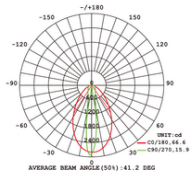

LIGHT DISTRIBUTION

Light distribution example

Distance: 50mm
Height of grazer: 8-8.5m