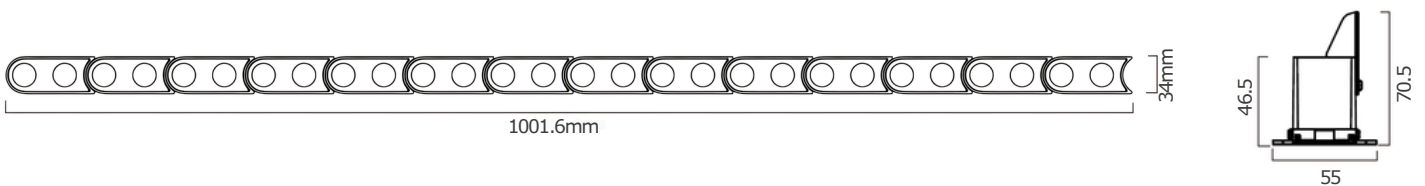

DIMENSIONS