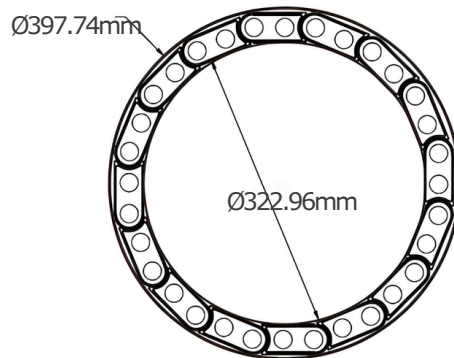

LIGHT DISTRIBUTION

Light distribution example

Distance: 50mm
Height of grazer: 8-8.5m

Distance: 50mm
Height of grazer: 7.5-8m

Distance: 100mm
Height of grazer: 6-6.5m

DESIGN GUIDE

16 LINKED