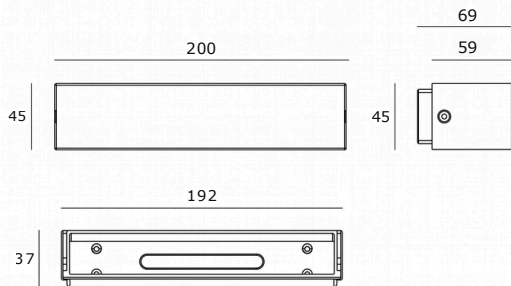

### OPTICAL FEATURES

Beam Angle:	87° x 60°
Accessory:	-

### MECHANICAL FEATURES

Dimensions:	L200 x H45 X W69
Housing Material:	Dia Cast Aluminum or Powder Painting
Finish:	Sanded Dark Grey / Sanded Black
Mounting Type:	Surface Mounted

## DIMENSION DRAWING