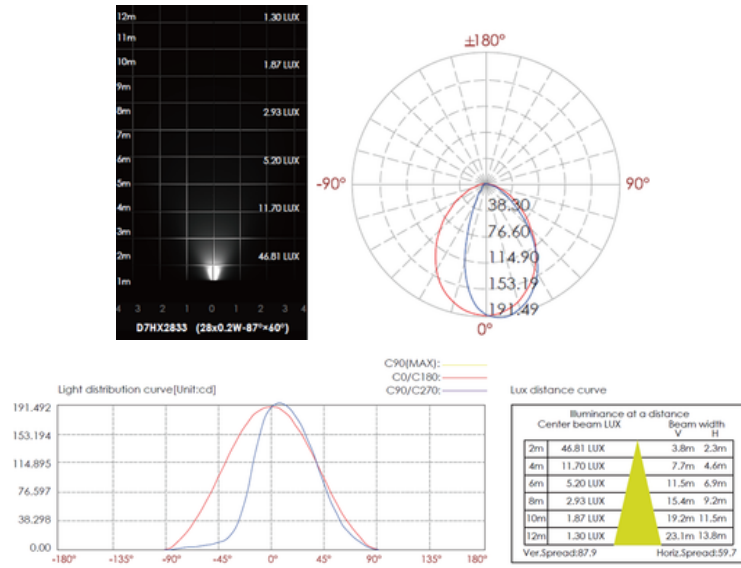

### OPTICAL FEATURES

Beam Angle:	87° x 60°
Accessory:	-

## DIMENSION DRAWING

## PHOTOMETRIC