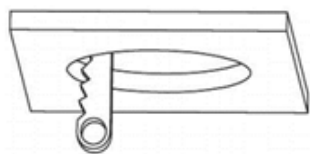

OPTICAL FEATURES

Beam Angle:	120°
Accessories:	NA

ELECTRICAL FEATURES

Power:	15W
Voltage:	220V-240V AC
Control Protocol:	On-Off / DALI

MECHANICAL FEATURES

Dimensions:	Φ114mm x 68mm, cut size: Φ95mm
Housing Material:	Aluminum
Finish:	White / Black
Reflector Color:	Black / White / Silver
Mounting Type:	Ceiling Recessed

GENERAL FEATURES

Ingress Protection:	IP 54
Operating Temp:	-30C° to + 50C°
Impact Resistance:	IK 08
Insulation Class:	Class III

DIMENSION DRAWING

cut size:Φ95mm