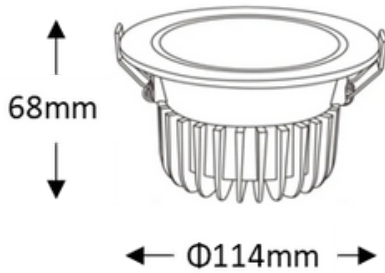

PRODUCT DESCRIPTION

The AARDL-15W is sleek recessed down light with a cast-aluminum trim that dissipates heat and spring-loaded tabs for secure placement. Certified for insulation contact, it offers soft, glare-free light in a durable white or black finish. With its robust aluminum body, sleek white or black finish, and gentle 120° beam, it delivers soft, glare-free illumination—built tough for long-lasting, reliable performance in modern interiors.

OPTICAL FEATURES

Beam Angle:	120°
Accessories:	NA

ELECTRICAL FEATURES

Power:	15W
Voltage:	220V-240V AC
Control Protocol:	On-Off / DALI

MECHANICAL FEATURES

Dimensions:	Φ114mm x 68mm, cut size: Φ95mm
Housing Material:	Aluminum
Finish:	White / Black
Reflector Color:	Black / White / Silver
Mounting Type:	Ceiling Recessed

GENERAL FEATURES

Ingress Protection:	IP 54
Operating Temp:	-30C° to + 50C°
Impact Resistance:	IK 08
Insulation Class:	Class III

DIMENSION DRAWING

cut size:Φ95mm