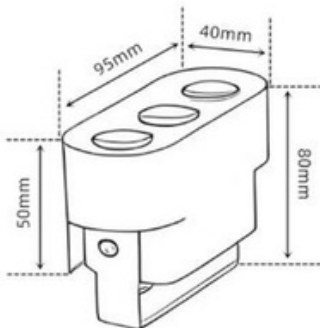

TECHNICAL DRAWING