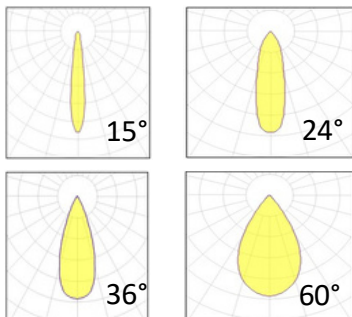

PHOTOMETRICS

Temperature Limits

Working Temperature	-30C° to +50C°
Storage Temperature	-50C° to +80C°

Light Control

ON -OFF

Warranty

- 5-year limited system warranty standard
- Warranty does not cover product failure due to an overvoltage event (power surge)
- For installations where power surge may be possible, NICOR recommends installing additional surge protection at the electrical distribution panel