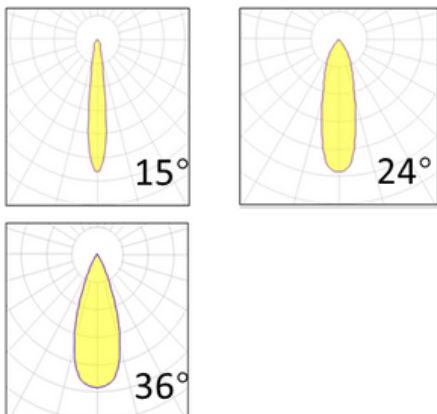

PHOTOMETRICS

Temperature Limits

Working Temperature	-30C° to +50C°
Storage Temperature	-50C° to +80C°

Light Control

ON - OFF

Warranty

- 5-year limited system warranty standard
- Warranty does not cover product failure due to an overvoltage event (power surge)
- For installations where power surge may be possible, NICOR recommends installing additional surge protection at the electrical distribution panel