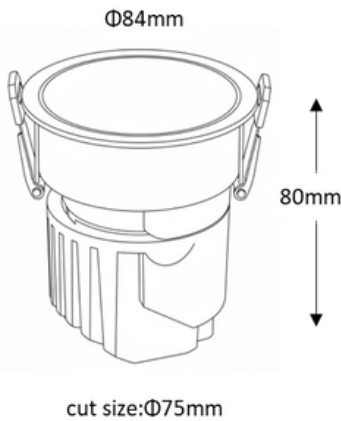

TECHNICAL DRAWING