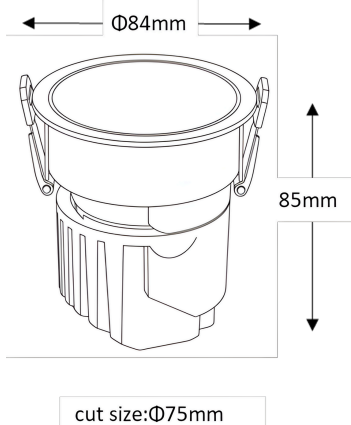

TECHNICAL DRAWING