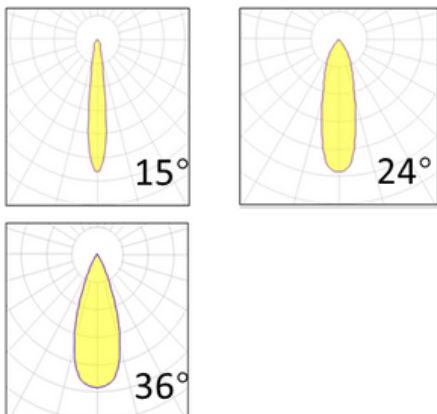

PHOTOMETRICS

Temperature Limits

Working Temperature	-30°C to +50°C
Storage Temperature	-50°C to +80°C

Light Control

ON - OFF

Warranty

- 5-year limited system warranty standard
- Warranty does not cover product failure due to an overvoltage event (power surge)
- For installations where power surge may be possible, NICOR recommends installing additional surge protection at the electrical distribution panel