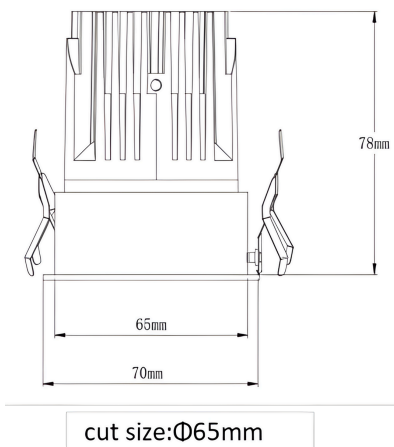

TECHNICAL DRAWING

PHOTOMETRICS