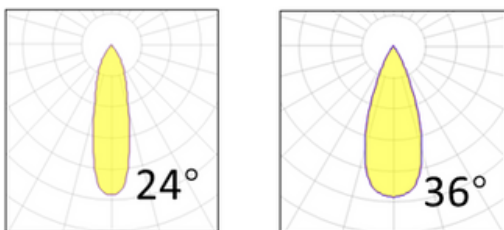

Temperature Limits

Working Temperature	-30C° to +50C°
Storage Temperature	-50C° to +80C°

Light Control

ON - OFF

Warranty

- 5-year limited system warranty standard
- Warranty does not cover product failure due to an overvoltage event (power surge)
- For installations where power surge may be possible, NICOR recommends installing additional surge protection at the electrical distribution panel