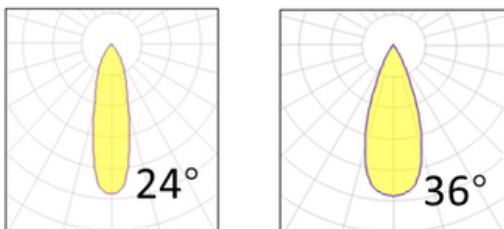

Temperature Limits

Working Temperature	-30C° to +50C°
Storage Temperature	-50C° to +80C°

Light Control

ON - OFF

Warranty

- 5-year limited system warranty standard
- Warranty does not cover product failure due to an overvoltage event (power surge)
- For installations where power surge may be possible, NICOR recommends installing additional surge protection at the electrical distribution panel