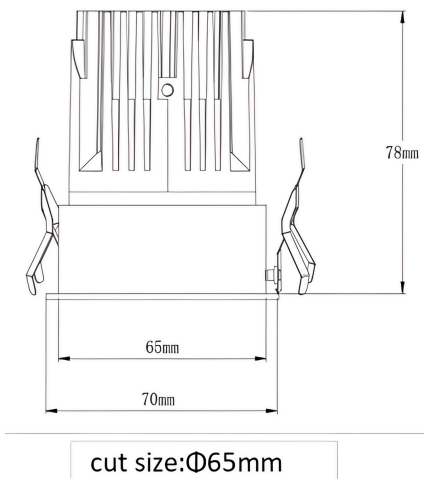

TECHNICAL DRAWING

PHOTOMETRICS