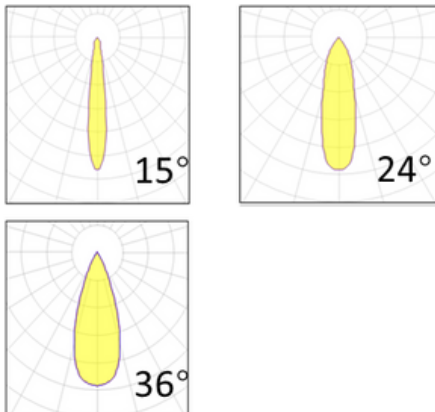

PHOTOMETRICS

Light Control

ON - OFF

Warranty

- 5-year limited system warranty standard
- Warranty does not cover product failure due to an overvoltage event (power surge)
- For installations where power surge may be possible, NICOR recommends installing additional surge protection at the electrical distribution panel