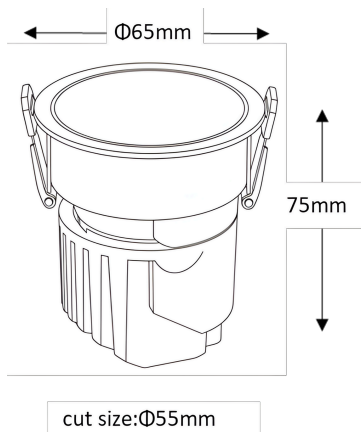

TECHNICAL DRAWING

Temperature Limits

Working Temperature	-30C° to +50C°
Storage Temperature	-50C° to +80C°