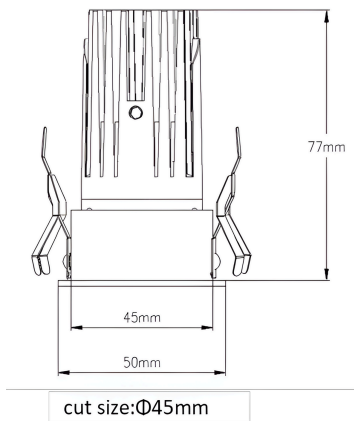

TECHNICAL DRAWING