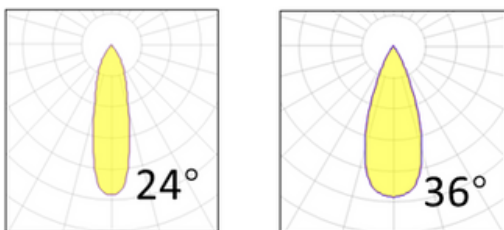

PHOTOMETRICS

Temperature Limits

Working Temperature	-30°C to +50°C
Storage Temperature	-50°C to +80°C

Light Control

ON - OFF

Warranty

- 5-year limited system warranty standard
- Warranty does not cover product failure due to an overvoltage event (power surge)
- For installations where power surge may be possible, NICOR recommends installing additional surge protection at the electrical distribution panel