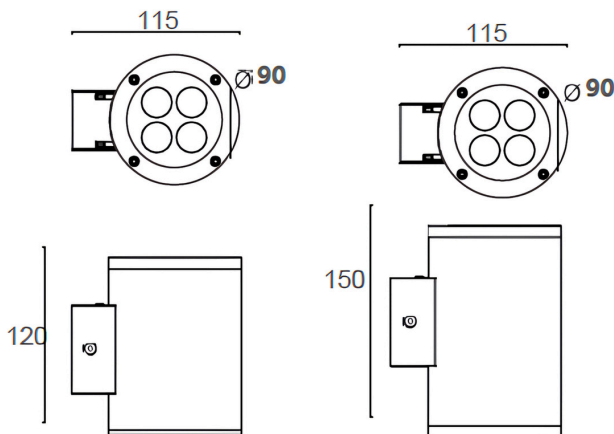

### DIMENSION DRAWING

#### MECHANICAL FEATURES

Dimensions:	D90mm x W115mm x H120mm D90mm x W115mm x H150mm
Housing Material:	Aluminum / Tempered Glass / SS304 Bracket
Finish:	Black RAL9011 / White RAL9003, RAL9010 / Grey RAL9006 / Custom made
Mounting Type:	Surface Mounted