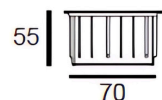

OPTICAL FEATURES

Beam Angle:	-
Accessory:	NA

ELECTRICAL FEATURES

Power:	3W
Voltage:	DC 24V / AC 220V
Control Protocol:	On-Off / PWM / Phase / 1-10V / Dali / DMX

MECHANICAL FEATURES

Dimensions:	L100 mm x W70mm x H55mm L150 mm x W70mm x H55mm
Cut out Size:	97mm x 55mm x 51mm 136mm x 68mm x 55mm
Housing Material:	Aluminum
Finish:	Black RAL9011 / White RAL9003, RAL9010 / Grey RAL9006 / Custom made
Mounting Type:	Wall Recessed

GENERAL FEATURES

Ingress Protection:	IP 65
Operating Temp:	From -35°C to 50°C
Impact Resistance:	IK 05
Insulation Class:	Class I

DIMENSION DRAWING

Cut out size:
97*55*51mm

Cut out size:
136*68*55mm