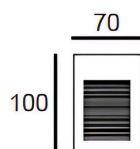

OPTICAL FEATURES

Beam Angle:	-
Accessory:	NA

ELECTRICAL FEATURES

Power:	3W
Voltage:	DC 24V / AC 220V
Control Protocol:	On-Off / PWM / Phase / 1-10V / Dali / DMX

MECHANICAL FEATURES

Dimensions:	L100 mm x W70mm x H55mm L150 mm x W70mm x H55mm
Cut out Size:	97mm x 55mm x 51mm 136mm x 68mm x 55mm
Housing Material:	Aluminum
Finish:	Black RAL9011 / White RAL9003, RAL9010 / Grey RAL9006 / Custom made
Mounting Type:	Wall Recessed

GENERAL FEATURES

Ingress Protection:	IP 65
Operating Temp:	From -35°C to 50°C
Impact Resistance:	IK 05
Insulation Class:	Class I

DIMENSION DRAWING

Cut out size:
97*55*51mm

Cut out size:
136*68*55mm