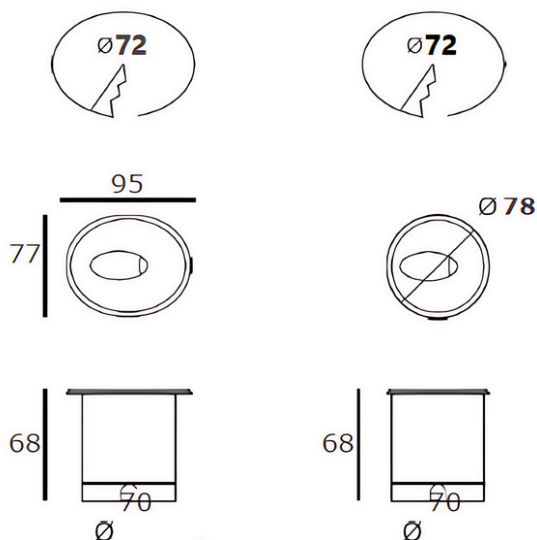

DIMENSION DRAWING

OPTICAL FEATURES

Beam Angle:	-
Accessory:	NA

ELECTRICAL FEATURES

Power:	2W
Voltage:	DC 24V / AC 220V
Control Protocol:	On-Off / PWM / Phase / 1-10V / Dali / DMX

MECHANICAL FEATURES

Dimensions:	L95mm x W77mm x H68mm D78mm x H68mm
Housing Material:	Aluminum
Finish:	Black RAL9011 / White RAL9003, RAL9010 / Grey RAL9006 / Custom made
Mounting Type:	Wall Recessed