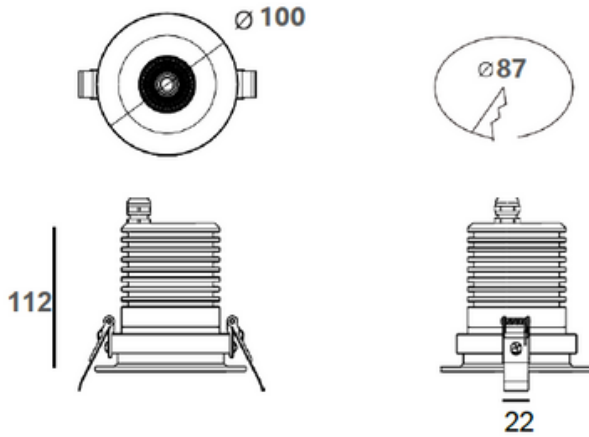

LED

IP65

IK05

PRODUCT SPECIFICATION

LIGHTING FEATURES

No. LED: 1pcs
 Average LED Life: 70% after 50000hrs
 Color Temperature: 2200K to 6000K / RGB /RGBW
 CRI: Ra 80+ / Ra90+
 Lumen Output at Source: -
 Total Delivered Lumens: 680lm / 850lm

DIMENSION DRAWING

OPTICAL FEATURES

Beam Angle: 12° / 24°/ 38°
 Accessories: NA

ELECTRICAL FEATURES

Power: 8W / 10W
 Voltage: AC 220V
 Control Protocol: On-Off / PWM / Phase / 1-10V / Dali / DMX

MECHANICAL FEATURES

Dimensions: D100mm x H112mm
 Housing Material: Aluminum
 Finish: Black RAL9011 / White RAL9003, RAL9010 / Grey RAL9006 / Customized
 Mounting Type: Recessed

GENERAL FEATURES

Ingress Protection: IP 65
 Operating Temp: From -35°C to 50°C
 Impact Resistance: IK 05
 Insulation Class: Class I