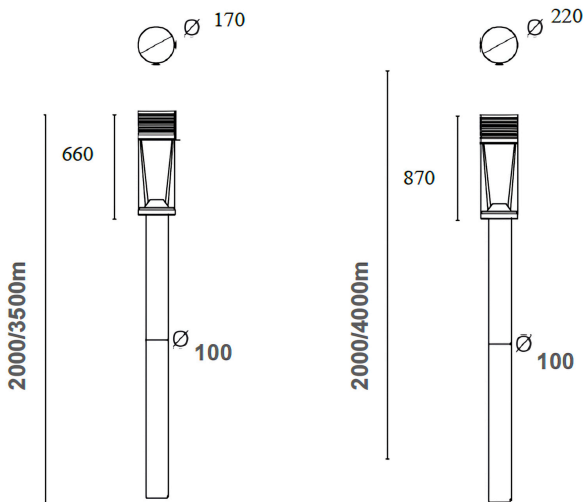

DIMENSION DRAWING

PRODUCT DESCRIPTION

Elegant and sculptural, this torch-style pole light stands as a graceful beacon in any outdoor setting. Its slender form and gently diffused glow evoke serenity, adding warmth and ambiance to gardens, pathways, and gathering spaces. Whether illuminating a tranquil courtyard or guiding evening strolls, it brings a subtle, timeless presence, enhancing surroundings with both understated beauty and inviting luminosity.

LED

IP65

IK05

Dimmable

PRODUCT SPECIFICATION

LIGHTING FEATURES

No. of LED:	-
Average LED Life:	70% after 50000hrs
Color Temperature:	3000K to 6000K
CRI:	Ra80+ / Ra90+
Lumen Output at Source:	-
Total Delivered Lumens:	2240lm / 3890lm

OPTICAL FEATURES

Beam Angle:	-
Accessory:	NA

ELECTRICAL FEATURES

Power:	33W / 52W
Voltage:	AC 220V (Integrated Driver)
Control Protocol:	On-Off / DALI

MECHANICAL FEATURES

Dimensions:	D170mm x H660mm / D220mm x H870mm
Pole Top:	D76mm
Housing Material:	Aluminum / PMMA Diffuser
Finish:	Black RAL9011 / White RAL9003 , RAL9010 / Grey RAL9006 / Custom made
Mounting Type:	Surface Mounted

GENERAL FEATURES

Ingress Protection:	IP 65
Operating Temp:	From -35°C to 50°C
Impact Resistance:	IK 05
Insulation Class:	Class I