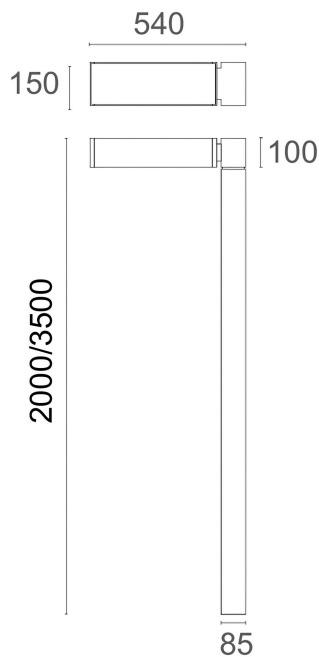

## DIMENSION DRAWING

## PRODUCT DESCRIPTION

This sleek and minimalistic outdoor lighting fixture features a refined rectangular head perched atop a sturdy post, an elegant addition to streetscapes, garden paths, or modern architectural environments. Its clean, geometric silhouette brings a sense of deliberate balance and visual harmony to its surroundings. Designed for seamless integration, it subtly enhances the space with its understated style while providing consistent illumination.

### MECHANICAL FEATURES

|                   |   |
|-------------------|---|
| Dimensions:       | L540mm x W150mm x H100mm  |
| Pole Top:         | D76mm   |
| Housing Material: | Aluminum / PMMA Diffuser  |
| Finish:           | Black RAL9011 / White RAL9003 ,<br>RAL9010 / Grey RAL9006 / Custom made |
| Mounting Type:    | Surface Mounted   |