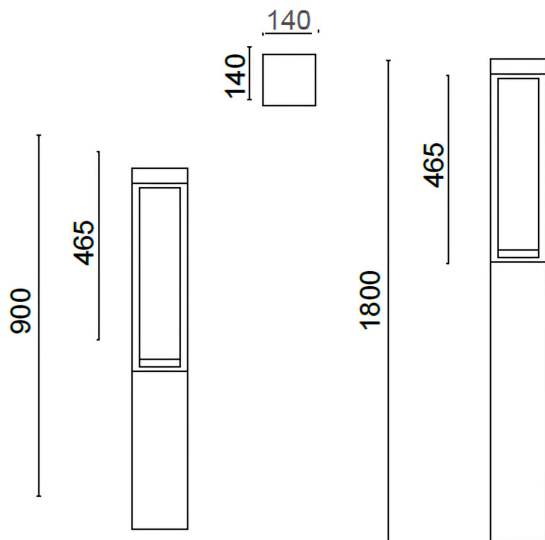

## DIMENSION DRAWING

## PRODUCT DESCRIPTION

This modern outdoor bollard is elegant, minimalist, and versatile, showcasing a slender rectangular silhouette. Available in two heights, it features tempered glass panels that gently diffuse light. With its clean lines and customizable color finishes, ranging from sleek black to light grey or white, this fixture makes a sophisticated architectural statement, enhancing pathways, gardens, and entryways with a touch of timeless design elegance.

### MECHANICAL FEATURES

Dimensions:	D140mm x W140mm x H900mm D140mm x W140mm x H1200mm
Housing Material:	Aluminum / Tempered Glass
Finish:	Black RAL9011 / White RAL9003, RAL9010 / Grey RAL9006 / Custom made
Mounting Type:	Surface Mounted