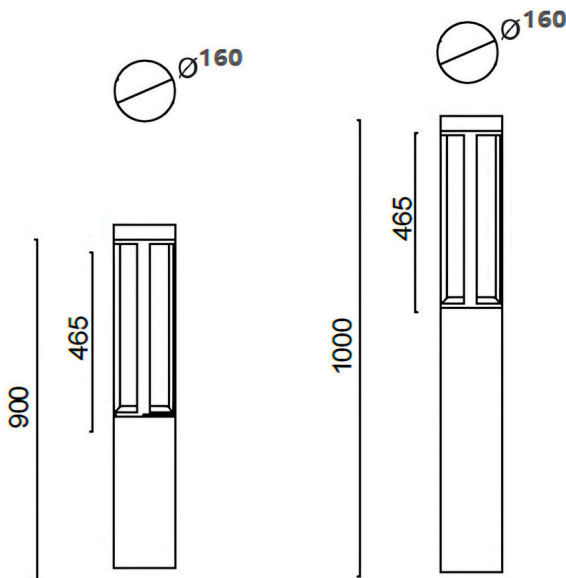

## DIMENSION DRAWING

### MECHANICAL FEATURES

Dimensions:	D160mm x H900mm D160mm x H1000mm
Housing Material:	Aluminum / Tempered Glass
Finish:	Black RAL9011 / White RAL9003 , RAL9010 / Grey RAL9006 / Custom made
Mounting Type:	Surface Mounted