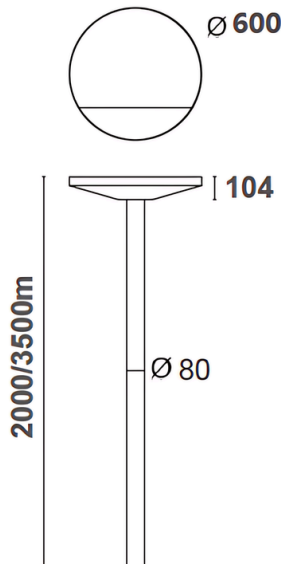

DIMENSION DRAWING

PRODUCT DESCRIPTION

With its elegant flat-panel design and softly diffused glow, this plate pole light brings sophisticated ambiance to outdoor spaces. Its understated geometry acts as a subtle focal point, casting warm, welcoming light across pathways and gathering areas. Crafted to blend artistry with ambiance, it enhances modern landscapes with quiet grace. Whether guiding an evening stroll or illuminating communal zones, it imbues surroundings with serene elegance and timeless charm.

LED

IP65

IK05

Dimmable

PRODUCT SPECIFICATION

LIGHTING FEATURES

No. of LED:	-
Average LED Life:	70% after 50000hrs
Color Temperature:	3000K to 6000K
CRI:	Ra80+ / Ra90+
Lumen Output at Source:	-
Total Delivered Lumens:	1800lm / 2400lm

OPTICAL FEATURES

Beam Angle:	-
Accessory:	NA

ELECTRICAL FEATURES

Power:	20W / 30W
Voltage:	AC 220V (Integrated Driver)
Control Protocol:	On-Off / DALI

MECHANICAL FEATURES

Dimensions:	D600mm x H104mm
Pole Top:	D76mm
Housing Material:	Aluminum / PMMA Diffuser
Finish:	Black RAL9011 / White RAL9003 , RAL9010 / Grey RAL9006 / Custom made
Mounting Type:	Surface Mounted