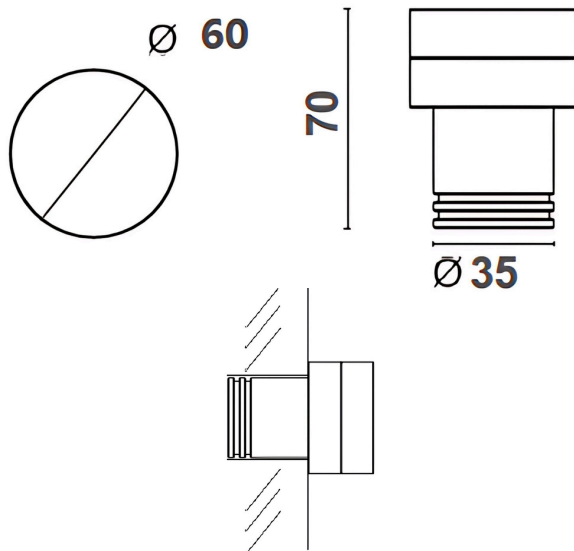

OPTICAL FEATURES

Beam Angle:	Diffuse
Accessories:	NA

ELECTRICAL FEATURES

Power:	3W
Voltage:	DC 24V
Control Protocol:	On-Off / DMX

MECHANICAL FEATURES

Dimensions:	Φ60mm x H70 mm
Housing Material:	Aluminum / PMMA Diffuser
Finish:	Black RAL9011 / White RAL9003, RAL9010 / Grey RAL9006 / Custom made
Mounting Type:	Surface Mount

GENERAL FEATURES

Ingress Protection:	IP 65
Operating Temp:	From -35°C to + 50°C
Impact Resistance:	IK 05
Insulation Class:	Class III

DIMENSION DRAWING

CUSTOM DIFFUSER

Round

Dome

Cone