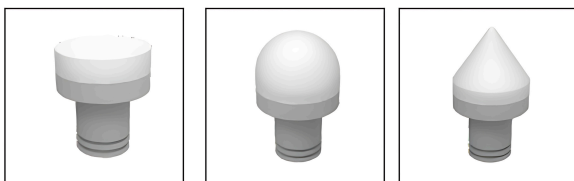

PRODUCT DESCRIPTION

A refined and compact lighting fixture that adds subtle elegance to outdoor spaces, casting soft, shimmering radiance. Its understated presence gracefully highlights pathways, garden accents, or architectural contours. Choose from customizable round, dome, or cone diffusers to tailor the light's mood and character, whether soft and gentle or artfully directional, enhancing ambiance with adaptable, minimalist sophistication.

LED

IP65

IK05

PRODUCT SPECIFICATION

LIGHTING FEATURES

No. of LED:	6pcs
Average LED Life:	70% after 50000hrs
Color Temperature:	2200K - 6000K / RGB / RGBW
CRI:	Ra80+
Lumen Output at Source:	-
Total Delivered Lumens:	501lm

OPTICAL FEATURES

Beam Angle:	Diffuse
Accessories:	NA

ELECTRICAL FEATURES

Power:	1W
Voltage:	DC 12V
Control Protocol:	On-Off / DMX

MECHANICAL FEATURES

Dimensions:	Φ35mm x H45 mm
Housing Material:	Aluminum / PMMA Diffuser
Finish:	Black RAL9011 / White RAL9003, RAL9010 / Grey RAL9006 / Custom made
Mounting Type:	Surface Mount

GENERAL FEATURES

Ingress Protection:	IP 65
Operating Temp:	From -35°C to + 50°C
Impact Resistance:	IK 05
Insulation Class:	Class III

DIMENSION DRAWING

CUSTOM DIFFUSER

Round

Dome

Cone