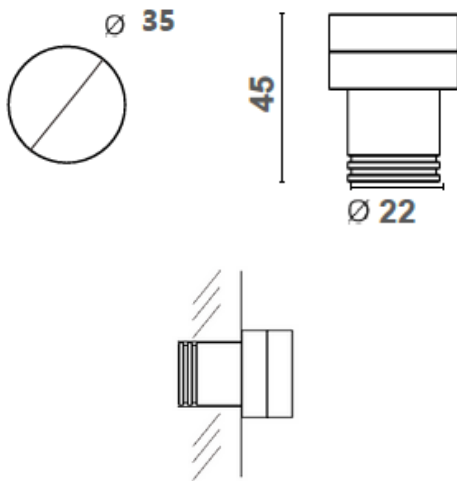

OPTICAL FEATURES

Beam Angle:	Diffuse
Accessories:	NA

ELECTRICAL FEATURES

Power:	1W
Voltage:	DC 12V
Control Protocol:	On-Off / DMX

MECHANICAL FEATURES

Dimensions:	Φ35mm x H45 mm
Housing Material:	Aluminum / PMMA Diffuser
Finish:	Black RAL9011 / White RAL9003, RAL9010 / Grey RAL9006 / Custom made
Mounting Type:	Surface Mount

GENERAL FEATURES

Ingress Protection:	IP 65
Operating Temp:	From -35°C to + 50°C
Impact Resistance:	IK 05
Insulation Class:	Class III

DIMENSION DRAWING

CUSTOM DIFFUSER

Round

Dome

Cone