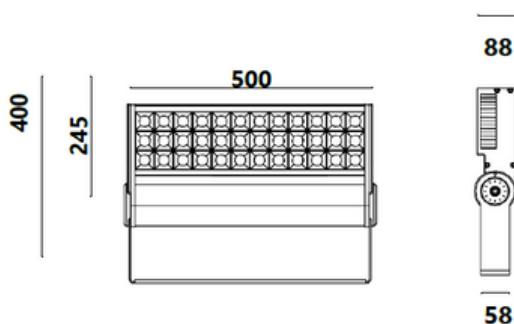

### MECHANICAL FEATURES

Dimensions:	L500mm x W88mm x H400mm
Housing Material:	Aluminum / Tempered Glass / SS304 Bracket
Finish:	Black / White / Grey / Custom made
Mounting Type:	Surface Mounted

## DIMENSION DRAWING

180°