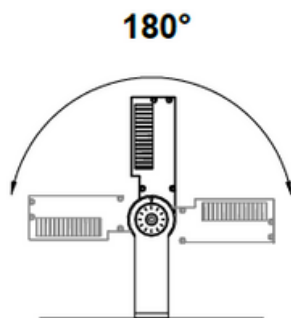

### OPTICAL FEATURES

Beam Angle:	5° / 15° / 24° / 38° / 50° / 40*40° / 60*60° / 35*70° / 80*80° / Asymmetric
Accessory:	Anti Glare Shield

### MECHANICAL FEATURES

Dimensions:	L500mm x W88mm x H400mm
Housing Material:	Aluminum / Tempered Glass / SS304 Bracket
Finish:	Black / White / Grey / Custom made
Mounting Type:	Surface Mounted

## DIMENSION DRAWING

180°