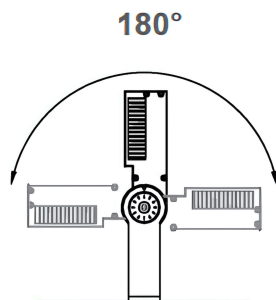

DIMENSION DRAWING