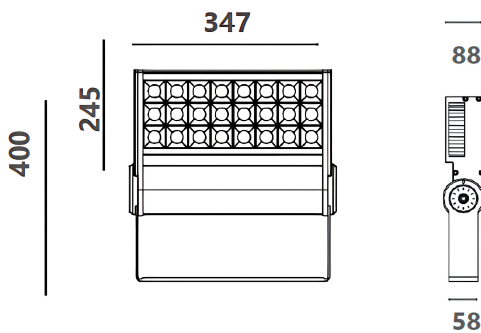

DIMENSION DRAWING