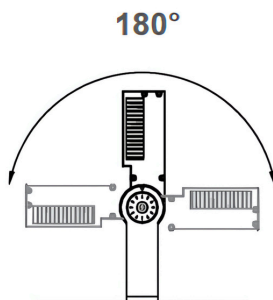

DIMENSION DRAWING