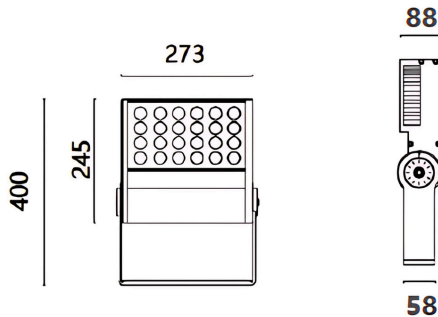

### MECHANICAL FEATURES

Dimensions:	L273mm x W88mm x H400mm
Housing Material:	Aluminum / Tempered Glass / SS304 Bracket
Finish:	Black / White / Grey / Custom made
Mounting Type:	Surface Mounted

## DIMENSION DRAWING

180°