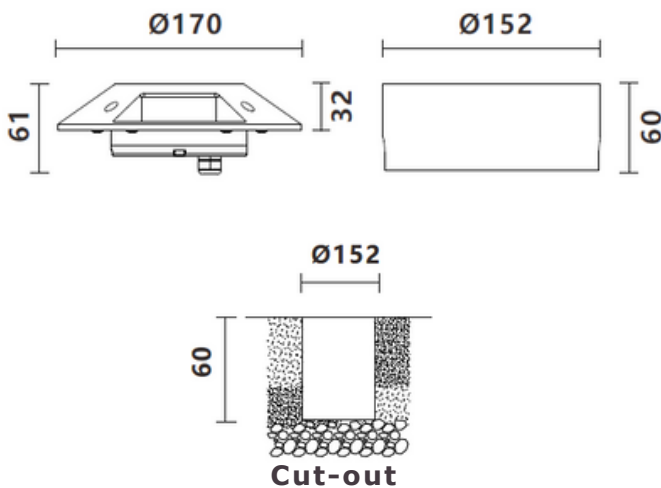

**OPTICAL FEATURES**

Beam Angle:	-
Accessory:	Top cover options

**ELECTRICAL FEATURES**

Power:	1x8W / 2x8W / 3x5W / 4x4W (Built-in Driver / Remote Driver)
Voltage:	DC 24V / AC 220V
Control Protocol:	On-Off / DMX / DALI / 1-10 V / PWM

**MECHANICAL FEATURES**

Dimensions:	Ø170 x H61mm
Housing Material:	Aluminum / Steel / Brass
Finish:	Steel / Brass / Black / White / Grey / Custom made
Mounting Type:	Semi Recessed (Inground / Wall)

**GENERAL FEATURES**

Ingress Protection:	IP 67
Operating Temp:	From -35°C to 50°C
Impact Resistance:	IK 10
Insulation Class:	Class I / Class III
Cable:	Include 1m Neoprene Cable (customizable lengths)

**DIMENSION DRAWING**