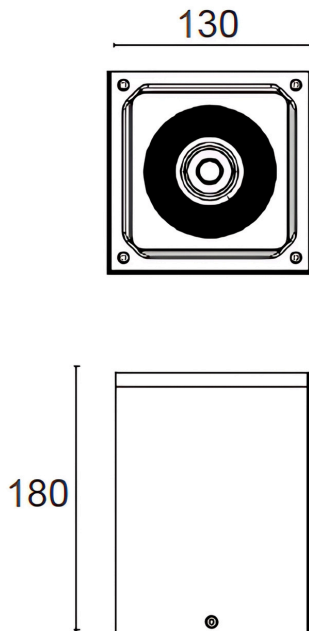

## DIMENSION DRAWING

### MECHANICAL FEATURES

Dimensions:	L130mm x W130mm x H180mm
Housing Material:	Aluminum / Tempered Glass / SS304 Bracket
Finish:	Black RAL9011 / White RAL9003, RAL9010 / Grey RAL9006 / Custom made
Mounting Type:	Surface Mounted