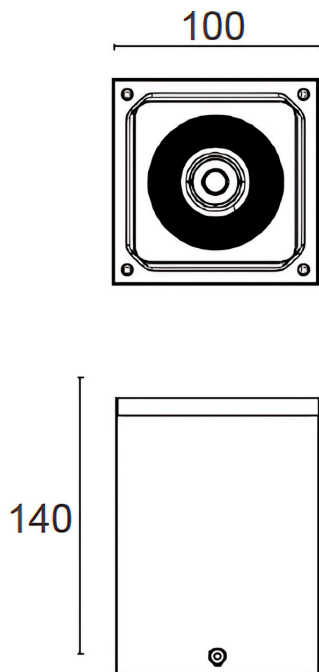

DIMENSION DRAWING

PRODUCT DESCRIPTION

A sleek, square outdoor surface-mounted downlight that brings a touch of modern elegance to architectural designs. Its streamlined shape and soft illumination enhance entryways or sheltered areas with subtle sophistication. Carefully crafted to harmonize with its environment, it emits a graceful, enveloping light that enriches the ambiance while remaining understated.

Dimensions:	L100mm x W100mm x H140mm
Housing Material:	Aluminum / Tempered Glass / SS304 Bracket
Finish:	Black RAL9011 / White RAL9003, RAL9010 / Grey RAL9006 / Custom made
Mounting Type:	Surface Mounted