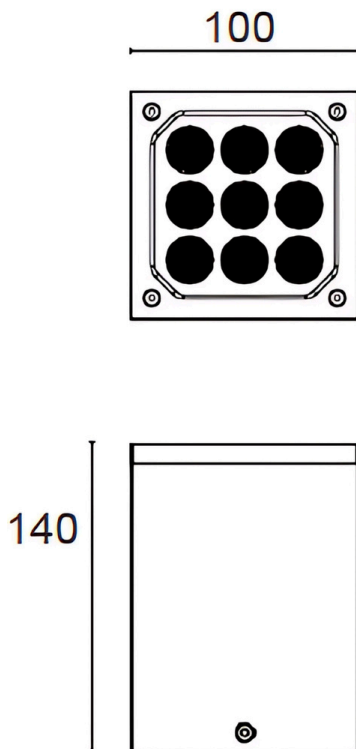

DIMENSION DRAWING

PRODUCT DESCRIPTION

This elegant, square fixture offers a refined illumination for outdoor areas. Its sleek lines and minimalist design in neutral shades beautifully enhance contemporary façades. Crafted for subtle sophistication, it emits a targeted, welcoming glow that highlights architectural details while harmonizing effortlessly with modern exteriors.

MECHANICAL FEATURES

Dimensions:	L100mm x W100mm x H140mm
Housing Material:	Aluminum / Tempered Glass / SS304 Bracket
Finish:	Black RAL9011 / White RAL9003, RAL9010 / Grey RAL9006 / Custom made
Mounting Type:	Surface Mounted