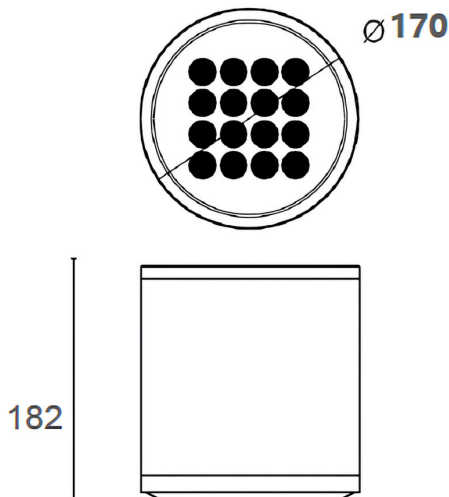

### DIMENSION DRAWING

#### MECHANICAL FEATURES

Dimensions:	D170mm x W182mm
Housing Material:	Aluminum / Tempered Glass
Finish:	Black RAL9011 / White RAL9003, RAL9010 / Grey RAL9006 / Custom made
Mounting Type:	Surface Mounted