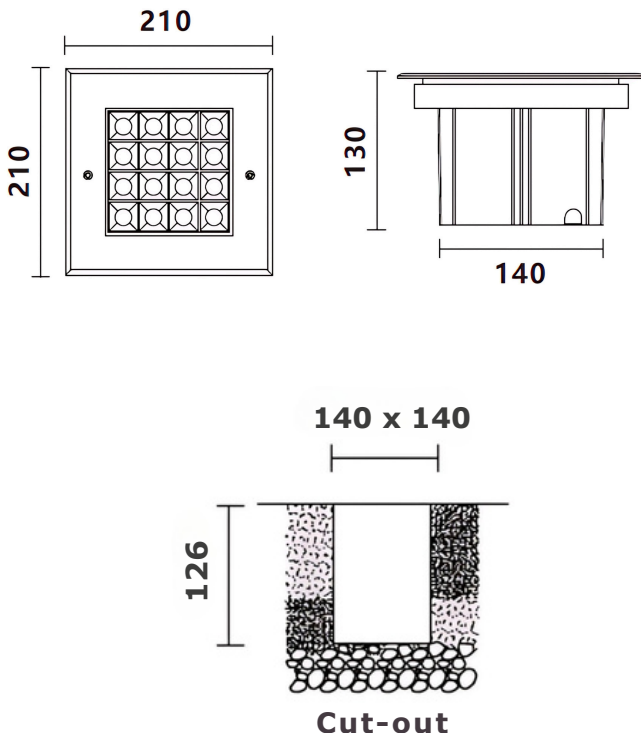

DIMENSION DRAWING

OPTICAL FEATURES

Beam Angle:	Narrow 10° / Spot 15° / Flood 25° / 40° / 60°
Accessory:	NA

ELECTRICAL FEATURES

Power:	24W / 30W
Voltage:	DC 12V / DC 24V / AC 220V
Control Protocol:	On-Off / DMX / DALI / 1-10 V / PWM

MECHANICAL FEATURES

Dimensions:	L210mm x W210mm x H130mm
Housing Material:	SS316 Flange Trim / Aluminum Body / Tempered Glass
Finish:	Steel Brush
Mounting Type:	Recessed (Ground / Wall / Ceiling)

GENERAL FEATURES