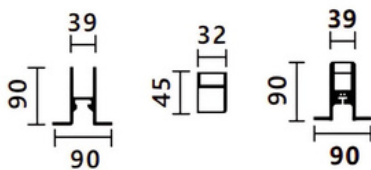

LED

IP68

IK10

**PRODUCT SPECIFICATION**

**LIGHTING FEATURES**

No. and Type of LED:	36pcs / 72pcs SMD LEDs
Average LED Life: Color	70% after 50000hrs
Temperature:	2200K to 5000K / RGB / RGBW
CRI:	Ra80+ / Ra90+
Lumen Output at Source:	-
Total Delivered Lumens:	230lm / 460lm

**DIMENSION DRAWING**

Cut-out

**OPTICAL FEATURES**

Beam Angle:	120°
Accessory:	NA

**ELECTRICAL FEATURES**

Power:	5W / 10W
Voltage:	DC 12V / DC 24V
Control Protocol:	On-Off / DMX / DALI / 1-10 V / PWM

**MECHANICAL FEATURES**

Dimensions:	L500mm / L1000mm W39mm x H90mm
Housing Material:	SS316L / Tempered Glass
Finish:	Steel Brush
Mounting Type:	Recessed (Ground / Wall / Ceiling)

**GENERAL FEATURES**

Ingress Protection:	IP 68
Operating Temp:	From -35°C to 50°C
Impact Resistance:	IK 10
Insulation Class:	Class III
Cable:	Include 1m Neoprene Cable (customizable lengths)