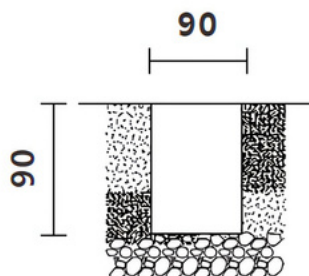

**PRODUCT DESCRIPTION**

This slim, rectangular recessed linear LED light is expertly crafted to disappear into floors, walls, or ceilings. It offers a sleek, minimal profile coupled with rugged durability, ideal for harsh environments. The design emits a smooth, continuous band of light that enhances architectural lines or outdoor landscapes, blending functionality with refined elegance. Perfect for ambient, accent, or path lighting in both indoor and outdoor settings.

LED

IP68

IK10

**PRODUCT SPECIFICATION**

**LIGHTING FEATURES**

No. and Type of LED:	36pcs / 72pcs SMD LEDs
Average LED Life: Color	70% after 50000hrs
Temperature:	2200K to 5000K / RGB / RGBW
CRI:	Ra80+ / Ra90+
Lumen Output at Source:	-
Total Delivered Lumens:	230lm / 460lm

**DIMENSION DRAWING**

Cut-out

**OPTICAL FEATURES**

Beam Angle:	120°
Accessory:	NA

**ELECTRICAL FEATURES**

Power:	5W / 10W
Voltage:	DC 12V / DC 24V
Control Protocol:	On-Off / DMX / DALI / 1-10 V / PWM

**MECHANICAL FEATURES**

Dimensions:	L500mm / L1000mm W39mm x H90mm
Housing Material:	SS316L / Tempered Glass
Finish:	Steel Brush
Mounting Type:	Recessed (Ground / Wall / Ceiling)

**GENERAL FEATURES**

Ingress Protection:	IP 68
Operating Temp:	From -35°C to 50°C
Impact Resistance:	IK 10
Insulation Class:	Class III
Cable:	Include 1m Neoprene Cable (customizable lengths)