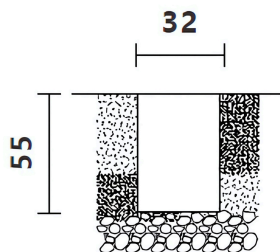

PRODUCT DESCRIPTION

This sleek, linear recessed LED is designed to sit flush within floors, walls, or ceilings. Encased in an elegant anodized aluminum frame topped with tempered glass, it brings a refined, minimalist aesthetic to any environment. Durable and waterproof, it's built to withstand outdoor use while casting a gentle, continuous ribbon of light, perfect for subtly highlighting architectural lines, pathways, or landscape features without drawing attention to the light source itself.

LED

IP67

IK08

PRODUCT SPECIFICATION

LIGHTING FEATURES

No. and Type of LED:	36pcs / 72pcs SMD LEDs
Average LED Life: Color Temperature:	70% after 50000hrs 2200K to 5000K / RGB / RGBW
CRI:	Ra80+ / Ra90+
Lumen Output at Source:	-
Total Delivered Lumens:	230lm / 460lm

DIMENSION DRAWING

Cut-out

OPTICAL FEATURES

Beam Angle:	120°
Accessory:	NA

ELECTRICAL FEATURES

Power:	5W / 10W
Voltage:	DC 12V / DC 24V
Control Protocol:	On-Off / DMX / DALI / 1-10 V / PWM

MECHANICAL FEATURES

Dimensions:	L500mm / L1000mm W32mm x H67mm
Housing Material:	Aluminum / Tempered Glass
Finish:	Anodizing / Grey / Black / White / Customized
Mounting Type:	Recessed (Ground, Wall, Ceiling)

GENERAL FEATURES