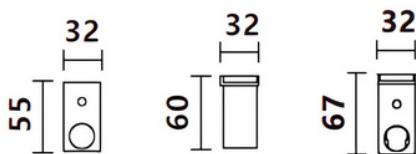

LED

IP67

IK08

PRODUCT SPECIFICATION

LIGHTING FEATURES

No. and Type of LED:	36pcs / 72pcs SMD LEDs
Average LED Life: Color Temperature:	70% after 50000hrs 2200K to 5000K / RGB / RGBW
CRI:	Ra80+ / Ra90+
Lumen Output at Source:	-
Total Delivered Lumens:	230lm / 460lm

DIMENSION DRAWING

Cut-out

OPTICAL FEATURES

Beam Angle:	120°
Accessory:	NA

ELECTRICAL FEATURES

Power:	5W / 10W
Voltage:	DC 12V / DC 24V
Control Protocol:	On-Off / DMX / DALI / 1-10 V / PWM

MECHANICAL FEATURES

Dimensions:	L500mm / L1000mm W32mm x H67mm
Housing Material:	Aluminum / Tempered Glass
Finish:	Anodizing / Grey / Black / White / Customized
Mounting Type:	Recessed (Ground, Wall, Ceiling)

GENERAL FEATURES