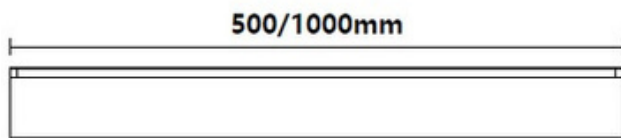

LED

IP67

IK08

PRODUCT SPECIFICATION

LIGHTING FEATURES

No. and Type of LED:	36pcs / 72pcs SMD LEDs
Average LED Life: Color Temperature:	70% after 50000hrs 2200K to 5000K / RGB / RGBW
CRI:	Ra80+ / Ra90+
Lumen Output at Source:	-
Total Delivered Lumens:	230lm / 460lm

DIMENSION DRAWING

Cut-out

OPTICAL FEATURES

Beam Angle:	120°
Accessory:	NA

ELECTRICAL FEATURES

Power:	5W / 10W
Voltage:	DC 12V / DC 24V
Control Protocol:	On-Off / DMX / DALI / 1-10 V / PWM

MECHANICAL FEATURES

Dimensions:	L500mm / L1000mm W32mm x H67mm
Housing Material:	Aluminum / Tempered Glass
Finish:	Anodizing / Grey / Black / White / Customized
Mounting Type:	Recessed (Ground, Wall, Ceiling)

GENERAL FEATURES