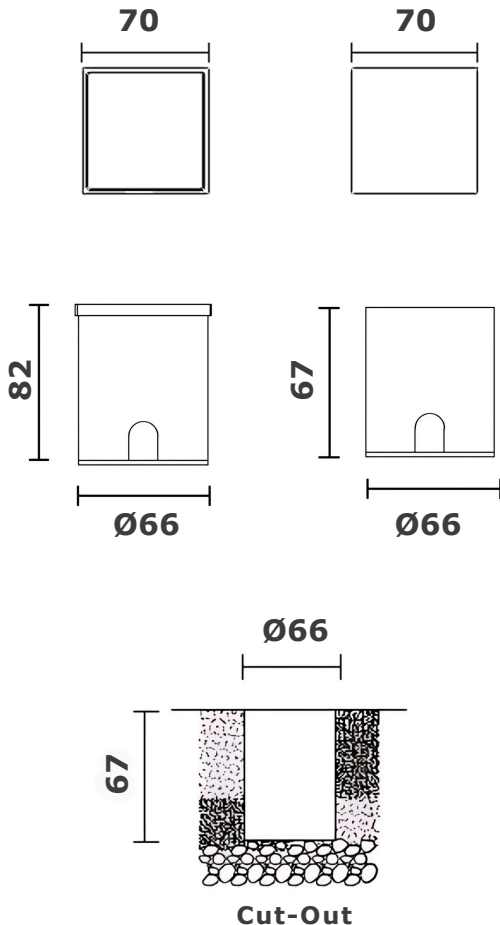

**DIMENSION DRAWING**

**OPTICAL FEATURES**

Beam Angle:	Diffusing
Accessories:	NA

**ELECTRICAL FEATURES**

Power:	3W
Voltage:	DC 12V / DC 24V
Control Protocol:	On-Off / DMX / Dali / 1-10V / PWM

**MECHANICAL FEATURES**

Dimensions:	Φ70mm x L70mm x H82mm
Housing Material:	Aluminum / SS316L Housing / Tempered Glass
Finish:	Black / White / Grey / Customized
Mounting Type:	Recessed (Ground / Wall / Ceiling)

**GENERAL FEATURES**