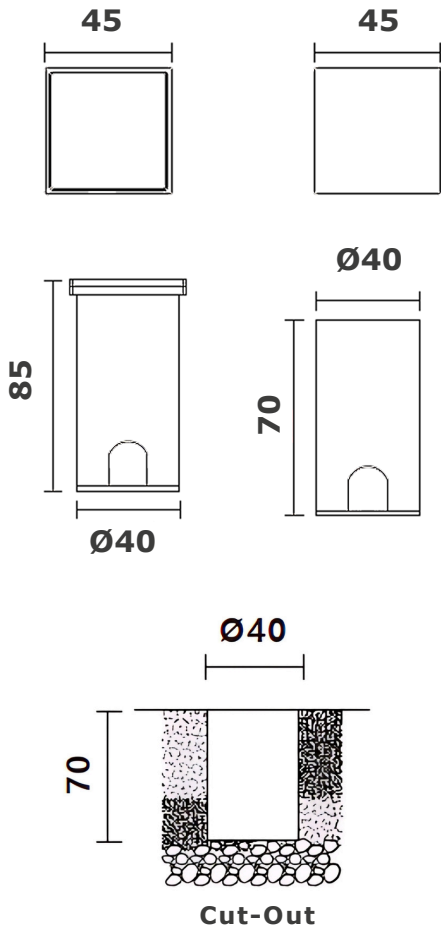

LED

IP67

IK08

PRODUCT SPECIFICATION

LIGHTING FEATURES

No. and Type of LED:	6pcs SMD LEDs
Average LED Life:	80% after 50000hrs
Color Temperature:	2200K-5000K / RGB / RGBW
CRI:	Ra80+ / Ra90+
Lumen Output at Source:	-
Total Delivered Lumens:	84lm

DIMENSION DRAWING

OPTICAL FEATURES

Beam Angle:	Diffusing
Accessories:	NA

ELECTRICAL FEATURES

Power:	1W
Voltage:	DC 12V / DC 24V
Control Protocol:	On-Off / DMX / Dali / 1-10V / PWM

MECHANICAL FEATURES

Dimensions:	Ø45mm x L45mm x H85mm
Housing Material:	Aluminum / SS316L Housing / Tempered Glass
Finish:	Black / White / Grey / Customized
Mounting Type:	Recessed (Ground / Wall / Ceiling)