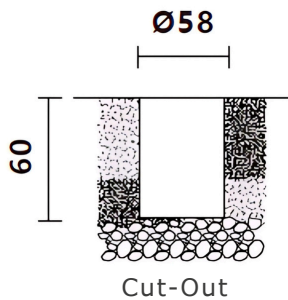

DIMENSION DRAWING

PRODUCT DESCRIPTION

AA-UOR58 is a discreet recessed fixture that vanishes into walls, ceilings, or floors, illuminating without disrupting the surface. It features a refined trim finish, offering a clean, modern aesthetic that enhances any environment. With adaptable color tones and exceptional ambiance control, it brings subtle elegance to both indoor and outdoor spaces. Perfect for creating inviting, seamless lighting experiences without intrusion.

LED

IP67

IK08

PRODUCT SPECIFICATION

LIGHTING FEATURES

No. and Type of LED:	12pcs SMD LEDs
Average LED Life:	80% after 50000hrs
Color Temperature:	2200K-5000K / RGB / RGBW
CRI:	Ra80+ / Ra90+
Lumen Output at Source:	-
Total Delivered Lumens:	252lm

OPTICAL FEATURES

Beam Angle:	Diffusing
Accessories:	NA

ELECTRICAL FEATURES

Power:	3W
Voltage:	DC 12V / DC 24V
Control Protocol:	On-Off / DMX / Dali / 1-10V / PWM

MECHANICAL FEATURES

Dimensions:	Φ58mm x H75mm
Housing Material:	Aluminum / SS316L Housing / Tempered Glass
Finish:	Black / White / Grey / Customized
Mounting Type:	Recessed (Ground / Wall / Ceiling)

GENERAL FEATURES

Ingress Protection:	IP 67
Operating Temp:	From -35°C to 50°C
Impact Resistance:	IK 08
Insulation Class:	Class III
Power Cables:	Includes 1m Neoprene cable (customizable lengths)