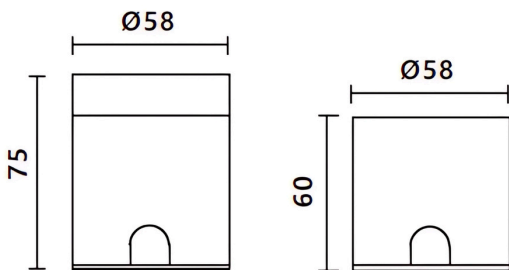

DIMENSION DRAWING

PRODUCT DESCRIPTION

AA-UOR58 is a discreet recessed fixture that vanishes into walls, ceilings, or floors, illuminating without disrupting the surface. It features a refined trim finish, offering a clean, modern aesthetic that enhances any environment. With adaptable color tones and exceptional ambiance control, it brings subtle elegance to both indoor and outdoor spaces. Perfect for creating inviting, seamless lighting experiences without intrusion.

OPTICAL FEATURES

Beam Angle:	Diffusing
Accessories:	NA

ELECTRICAL FEATURES

Power:	3W
Voltage:	DC 12V / DC 24V
Control Protocol:	On-Off / DMX / Dali / 1-10V / PWM

MECHANICAL FEATURES

Dimensions:	Φ58mm x H75mm
Housing Material:	Aluminum / SS316L Housing / Tempered Glass
Finish:	Black / White / Grey / Customized
Mounting Type:	Recessed (Ground / Wall / Ceiling)

GENERAL FEATURES

Ingress Protection:	IP 67
Operating Temp:	From -35°C to 50°C
Impact Resistance:	IK 08
Insulation Class:	Class III
Power Cables:	Includes 1m Neoprene cable (customizable lengths)