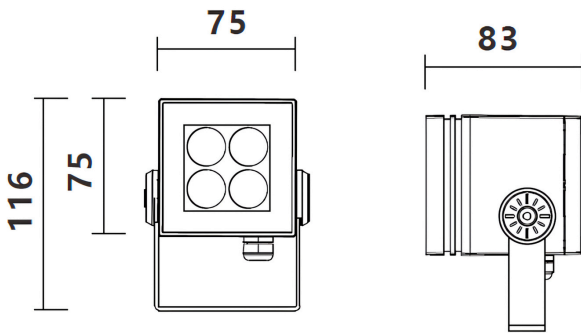

LED

IP65

IK06

**PRODUCT SPECIFICATION**

**LIGHTING FEATURES**

No. and Type of LED:	4pc High Power LEDs
Average LED Life:	70% after 50000hrs
Color Temperature:	2200K to 5000K / RGB / RGBW
CRI:	Ra80+ / Ra90+
Lumen Output at Source:	-
Total Delivered Lumens:	520lm / 810lm

**DIMENSION DRAWING**

**OPTICAL FEATURES**

Beam Angle:	12° / 24° / 38° / 50° / 70*70° / 35*70° / 90*90°
Accessories:	Asymmetric Snoot / Honey comb/ Spike / Tree Strap /Pole Mounted Hoop, Base (upon request)

**ELECTRICAL FEATURES**

Power:	8W / 12W
Voltage:	DC 24V / AC 220V
Control Protocol:	On-Off / DMX / DALI / 1-10V / PWM

**MECHANICAL FEATURES**

Dimensions:	L75mm x W116mm x H83mm
Housing Material:	Aluminum Housing / Tempered Glass / SS304 Mounted Bracket
Finish:	Black / White / Grey / Customized
Mounting Type:	Surface Mounted (Ground and Wall)

**GENERAL FEATURES**

Ingress Protection:	IP 65
Operating Temp:	-35°C to 50°C
Impact Resistance:	IK 06
Insulation Class:	Class I / Class III
Power Cables:	Include 1m Neoprene cable (customizable lengths)