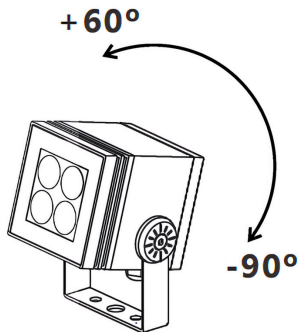

LED

IP65

IK06

**PRODUCT SPECIFICATION**

**LIGHTING FEATURES**

No. and Type of LED:	4pc High Power LEDs
Average LED Life:	70% after 50000hrs
Color Temperature:	2200K to 5000K / RGB / RGBW
CRI:	Ra80+ / Ra90+
Lumen Output at Source:	-
Total Delivered Lumens:	520lm / 810lm

**DIMENSION DRAWING**

**OPTICAL FEATURES**

Beam Angle:	12° / 24° / 38° / 50° / 70*70° / 35*70° / 90*90°
Accessories:	Asymmetric Snoot / Honey comb/ Spike / Tree Strap /Pole Mounted Hoop, Base (upon request)

**ELECTRICAL FEATURES**

Power:	8W / 12W
Voltage:	DC 24V / AC 220V
Control Protocol:	On-Off / DMX / DALI / 1-10V / PWM

**MECHANICAL FEATURES**

Dimensions:	L75mm x W116mm x H83mm
Housing Material:	Aluminum Housing / Tempered Glass / SS304 Mounted Bracket
Finish:	Black / White / Grey / Customized
Mounting Type:	Surface Mounted (Ground and Wall)