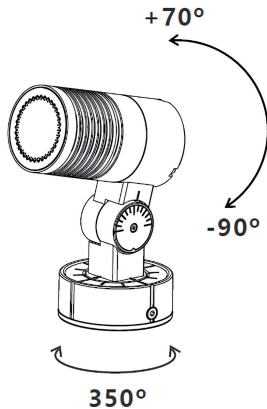

LED

IP65

IK06

PRODUCT SPECIFICATION

LIGHTING FEATURES

LED Type:	1pc High Efficacy COB
Average LED Life:	80% after 50000hrs
Color Temperature:	2200K to 5000K / RGB / RGBW
CRI:	Ra80+ / Ra90+
Lumen Output at Source:	75lm/w
Total Delivered Lumens:	410lm / 520lm

DIMENSION DRAWING

OPTICAL FEATURES

Beam Angle:	15° / 24° / 36° / 60°
Accessories:	Asymmetric Snoot / Honey comb / Spike / Tree strap / Pole Mounted Hoop / Pole Mounted Base (upon request)

ELECTRICAL FEATURES

Power:	5W / 7W
Voltage:	DC 24V / AC 220V
Control Protocol:	On-Off / DMX / DALI / 1-10V / PWM

MECHANICAL FEATURES

Dimensions:	Ø54 x H138mm x L100
Housing Material:	Die-cast Aluminum Housing / Tempered Glass
Finish:	Black / White / Grey / Customized
Mounting Type:	Surface Mounted (Ground / Wall)

GENERAL FEATURES

Ingress Protection:	IP 65
Operating Temp:	-35°C to 50°C
Impact Resistance:	IK 06
Insulation Class:	Class I / Class III
Power Cables:	Include 1m Neoprene cable (customizable lengths)