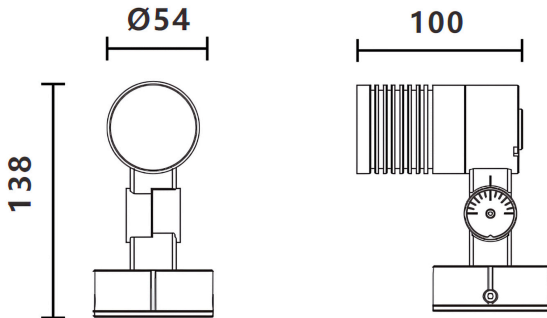

LED

IP65

IK06

PRODUCT SPECIFICATION

LIGHTING FEATURES

LED Type:	1pc High Efficacy COB
Average LED Life:	80% after 50000hrs
Color Temperature:	2200K to 5000K / RGB / RGBW
CRI:	Ra80+ / Ra90+
Lumen Output at Source:	75lm/w
Total Delivered Lumens:	410lm / 520lm

DIMENSION DRAWING

OPTICAL FEATURES

Beam Angle:	15° / 24° / 36° / 60°
Accessories:	Asymmetric Snoot / Honey comb / Spike / Tree strap / Pole Mounted Hoop / Pole Mounted Base (upon request)

ELECTRICAL FEATURES

Power:	5W / 7W
Voltage:	DC 24V / AC 220V
Control Protocol:	On-Off / DMX / DALI / 1-10V / PWM

MECHANICAL FEATURES

Dimensions:	Ø54 x H138mm x L100
Housing Material:	Die-cast Aluminum Housing / Tempered Glass
Finish:	Black / White / Grey / Customized
Mounting Type:	Surface Mounted (Ground / Wall)

GENERAL FEATURES

Ingress Protection:	IP 65
Operating Temp:	-35°C to 50°C
Impact Resistance:	IK 06
Insulation Class:	Class I / Class III
Power Cables:	Include 1m Neoprene cable (customizable lengths)