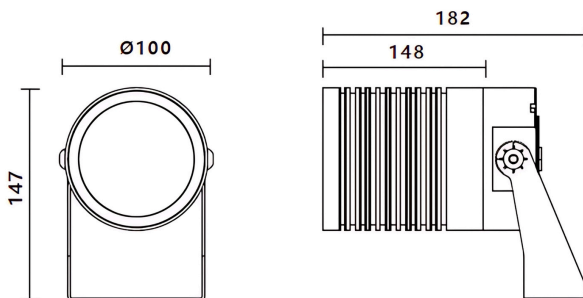

LED

IP65

IK06

PRODUCT SPECIFICATION

LIGHTING FEATURES

No. and Type of LED :	1pc High Efficacy COB
Average LED Life:	80% after 50000hrs
Color Temperature:	2200K to 5000K / RGB / RGBW
CRI:	Ra80+ / Ra90+
Lumen Output at Source:	-
Total Delivered Lumens:	1320lm / 1620lm

DIMENSION DRAWING

OPTICAL FEATURES

Beam Angle:	5° / 15° / 30° / 60°
Accessories:	Asymmetric Snoot / Honey comb / Spike / Rod with Spike / Tree Strap / Pole Mounted Hoop, Base (upon request)

ELECTRICAL FEATURES

Power:	18W / 24W
Voltage:	DC 24V / AC 220V
Control Protocol:	On-Off / DMX / Dali / 1-10V / Phase / PWM

MECHANICAL FEATURES

Dimensions:	Φ100 x H147mm x L182mm
Housing Material:	Aluminum Housing / Tempered Glass / SS304 Mounted Bracket
Finish:	Black / White / Grey / Customized
Mounting Type:	Surface Mounted (Ground / Wall)

GENERAL FEATURES

Ingress Protection:	IP 65
Operating Temp:	-35°C to 50°C
Impact Resistance:	IK 06
Insulation Class:	Class I / Class III
Power Cable:	Include 1m Neoprene Cable (customizable length)