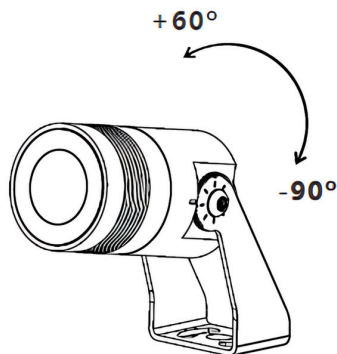

LED

IP65

IK06

PRODUCT SPECIFICATION

LIGHTING FEATURES

No. and Type of LED :	1pc High Efficacy COB
Average LED Life:	80% after 50000hrs
Color Temperature:	2200K to 5000K / RGB / RGBW
CRI:	Ra80+ / Ra90+
Lumen Output at Source:	-
Total Delivered Lumens:	1320lm / 1620lm

DIMENSION DRAWING

OPTICAL FEATURES

Beam Angle:	5° / 15° / 30° / 60°
Accessories:	Asymmetric Snoot / Honey comb / Spike / Rod with Spike / Tree Strap / Pole Mounted Hoop, Base (upon request)

ELECTRICAL FEATURES

Power:	18W / 24W
Voltage:	DC 24V / AC 220V
Control Protocol:	On-Off / DMX / Dali / 1-10V / Phase / PWM

MECHANICAL FEATURES

Dimensions:	Φ100 x H147mm x L182mm
Housing Material:	Aluminum Housing / Tempered Glass / SS304 Mounted Bracket
Finish:	Black / White / Grey / Customized
Mounting Type:	Surface Mounted (Ground / Wall)